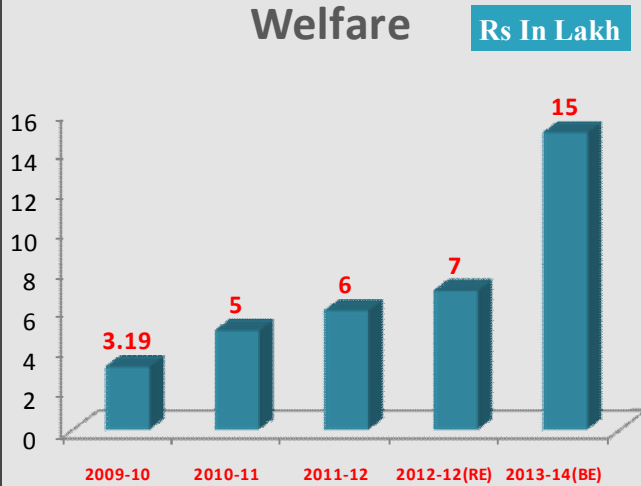

Budget for Special Institutions Care for Children in Odisha

Expenditure by Women and child development department for some special institutions for care and protection of Children

State Council for Child Welfare