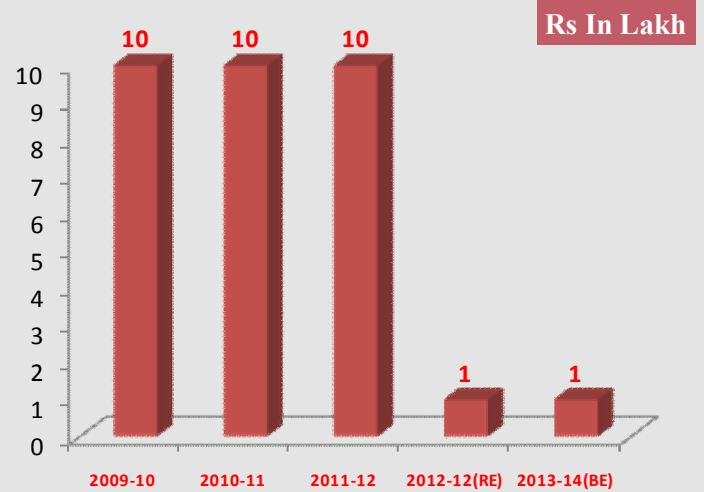

Mahila and Sishu Desks